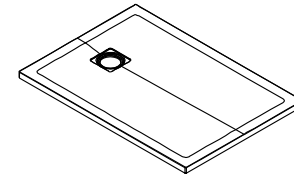

D 1:5

Bottom view

		Name:		
		BASALTO – 70x100		
Material:		Item NR.:		
		80 8109 70 10 XX		
MINERAL COMPOSITE	Finish:	Visible height:	Weight:	Scale:
	BASALTO - SLATE	3 cm	26 kg	1:16