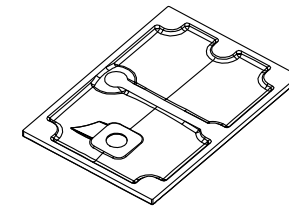

D 1:5

Bottom view

		Name:		
		BASALTO – 70x100		
Material:		Item NR.:		
		80 8109 70 10 XX		
MINERAL COMPOSITE	Finish:	Visible height:	Weight:	Scale:
	BASALTO - SLATE	3 cm	26 kg	1:16