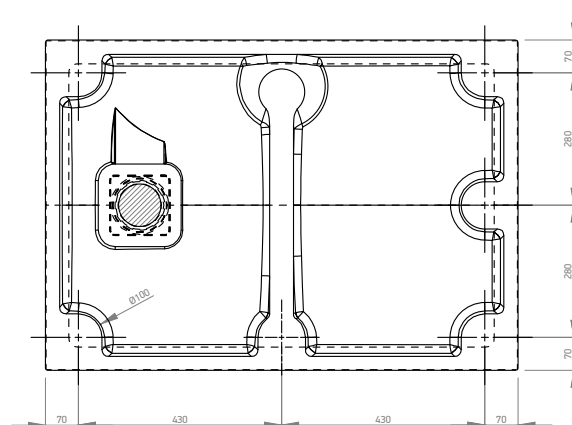

D 1:5

Bottom view

		Name:		
		BASALTO – 70x100		
Material:		Item NR.:		
		80 8109 70 10 XX		
MINERAL COMPOSITE	Finish:	Visible height:	Weight:	Scale:
	BASALTO - SLATE	3 cm	26 kg	1:16