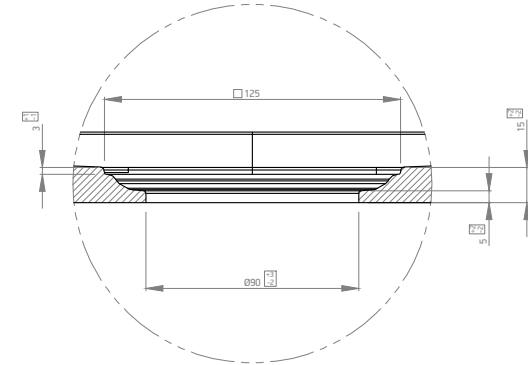

D 1:5

Bottom view

		Name:		
		BASALTO – 70x100		
Material:		Item NR.:		
		80 8109 70 10 XX		
MINERAL COMPOSITE	Finish:	Visible height:	Weight:	Scale:
	BASALTO - SLATE	3 cm	26 kg	1:16